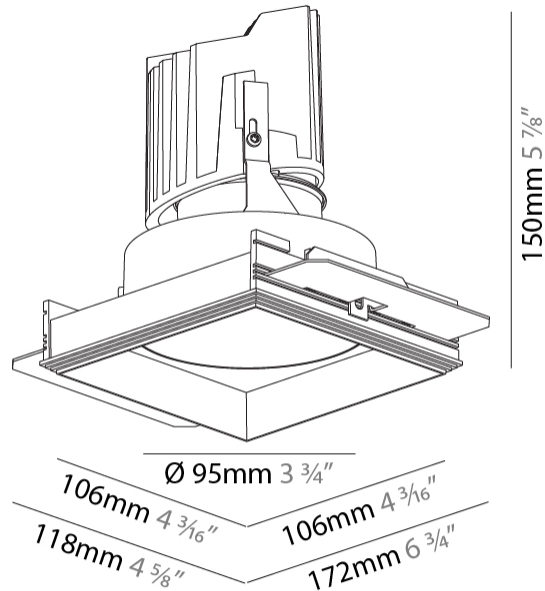

GENERAL

Series: Bioniq
Subseries: Bioniq Square Deep
Brand: Prolicht
Division: Architectural
Mounting Type: Trimless
Mounting Location: Ceiling
Subcategory: Downlight

PHYSICAL

Diameter (mm): 95
Diameter (in): 3 3/4
Length (mm): 106
Length (in): 4 3/16
Width (mm): 106
Width (in): 4 3/16
Height (mm): 150
Height (in): 5 7/8
Ceiling Thickness (mm): 10 / 12.5 / 15 / 25
Ceiling Thickness (in): 3/8 or 1/2 or 9/16 or 1
Min. Recessing Depth (mm): 170
Min. Recessing Depth (in): 6 11/16
Light Distribution: Downlight
Weight (kg): 0.688
Weight (lbs): 1.52

Fixture Finish: SSR / BKV / CWI / CRY / HAB / UFT / ITA / RUA / FTG / MYG / LOD / PUS / FRO / FUP / KIA / POP / BLS / SPG / MEY / GOH / GUM / CHC / COM / ABZ / JAG / OBR / MOS / ROR

Fixture Material: Aluminum Die Cast
Cut-out Measurements: 120mm / 4 3/4" x 120mm / 4 3/4"
Upon Request: Unique Ceiling Thickness

ELECTRICAL

Lamp Type: LED (Zhaga Standard)
Input Wattage (W): 16.5
Total Output Wattage (W): 14.7
Dimming: Dali Dimming
Driver Included: No
Driver Location: Recessed Housing
Driver Type: Constant Current - 120Vac
Driver Class: Class 2
Housing: See Components
Input Voltage (V): 120
Constant Current (MA): 350

LED

Number of LEDs: 1
Color Temperature (°K): Warm Dim
Max. Delivered Lumen (lm): 770
Nominal Lumen (lm): 1140
CRI: >90 CRI
Lamp Life (hrs): 50000
Upon Request: RGB-W Tunable White Special Color Temperature Special LED

OPTICAL

Reflector: 20 / 40 / 60
Upon Request: Special Beam Angles

RATINGS AND CERTIFICATIONS

Zaneen Group, Inc. 6260 Folsom Blvd., Suite 3382, F 416-247-9319, www.zaneen.com
Certified By: Certified for North American Standards
In a constant effort to supply the best product, we reserve the right to change specifications or materials without notice. The most recent specification sheets are found at zaneen.com