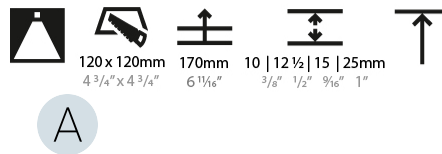

GENERAL

Series: Bioniq
Subseries: Bioniq Square Deep
Brand: Prolicht
Division: Architectural
Mounting Type: Trimless
Mounting Location: Ceiling
Subcategory: Downlight

PHYSICAL

Diameter (mm): 95
Diameter (in): 3 3/4
Length (mm): 106
Length (in): 4 3/16
Width (mm): 106
Width (in): 4 3/16
Height (mm): 150
Height (in): 5 7/8
Ceiling Thickness (mm): 10 / 12.5 / 15 / 25
Ceiling Thickness (in): 3/8 or 1/2 or 9/16 or 1
Min. Recessing Depth (mm): 170
Min. Recessing Depth (in): 6 11/16
Light Distribution: Downlight
Weight (kg): 0.688
Weight (lbs): 1.52

Fixture Finish: SSR / BKV / CWI / CRY / HAB / UFT / ITA / RUA / FTG / MYG / LOD / PUS / FRO / FUP / KIA / POP / BLS / SPG / MEY / GOH / GUM / CHC / COM / ABZ / JAG / OBR / MOS / ROR

Fixture Material: Aluminum Die Cast
Cut-out Measurements: 120mm / 4 3/4" x 120mm / 4 3/4"
Upon Request: Unique Ceiling Thickness

ELECTRICAL

Lamp Type: LED (Zhaga Standard)
Input Wattage (W): 16.5
Total Output Wattage (W): 14.7
Dimming: Dali Dimming
Driver Included: No
Driver Location: Recessed Housing
Driver Type: Constant Current - 120Vac
Driver Class: Class 2
Housing: See Components
Input Voltage (V): 120
Constant Current (MA): 350

LED

Number of LEDs: 1
Color Temperature (°K): Warm Dim
Max. Delivered Lumen (lm): 770
Nominal Lumen (lm): 1140
CRI: >90 CRI
Lamp Life (hrs): 50000
Upon Request: RGB-W Tunable White Special Color Temperature Special LED

OPTICAL

Reflector: 20 / 40 / 60
Upon Request: Special Beam Angles

RATINGS AND CERTIFICATIONS

Zaneen Group, Inc. 6260 Folsom Blvd., Suite 3382, F 416-247-9319, www.zaneen.com
Certified By: Certified for North American Standards
In a constant effort to supply the best product, we reserve the right to change specifications or materials without notice. The most recent specification sheets are found at zaneen.com