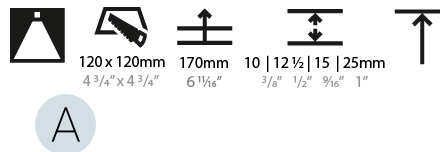

PHYSICAL

Shape: Square
Length (mm): 106
Length (in): 4 ³/₁₆
Width (mm): 106
Width (in): 4 ³/₁₆
Height (mm): 150
Height (in): 5 ⁷/₈
Ceiling Thickness (mm): 10 / 12.5 / 15 / 25
Ceiling Thickness (in): 3/8 or 1/2 or 9/16 or 1
Min. Recessing Depth (mm): 170
Min. Recessing Depth (in): 6 ¹¹/₁₆
Light Distribution: Downlight
Weight (kg): 0.769
Weight (lbs): 1.69
Fixture Finish: SSR / BKV / CWI / CRY / HAB / UFT / ITA / RUA / FTG / MYG / LOD / PUS / FRO / FUP / KIA / POP / BLS / SPG / MEY / GOH / GUM / CHC / COM / ABZ / JAG / OBR / MOS / ROR
Fixture Material: Aluminum Die Cast
Cut-out Measurements: 120mm / 4 3/4" x 120mm / 4 3/4"
Upon Request: Unique Ceiling Thickness

ELECTRICAL

Lamp Type: LED (Zhaga Standard)
Input Wattage (W): 16.5
Total Output Wattage (W): 14.7
Dimming: Dali Dimming
Driver Included: No
Driver Location: Recessed Housing
Driver Type: Constant Current - 120Vac
Driver Class: Class 2
Housing: See Components
Input Voltage (V): 120
Constant Current (MA): 350

LED

Number of LEDs: 1
Max. Delivered Lumen (lm): 770
Nominal Lumen (lm): 1140
CRI: >90 CRI
Lamp Life (hrs): 50000
Upon Request: RGB-W Tunable White Special Color Temperature Special LED

OPTICAL

Reflector: 20 / 40 / 60
Upon Request: Special Beam Angles

RATINGS AND CERTIFICATIONS

Certified By: Certified for North American Standards

IP rating: IP20
Zaneen Company Inc. © 2024, T 1800-388-3382, F 416-247-9319, www.zaneen.com

PROJECT
TYPE
SPECIFIER
QUANTITY
DATE